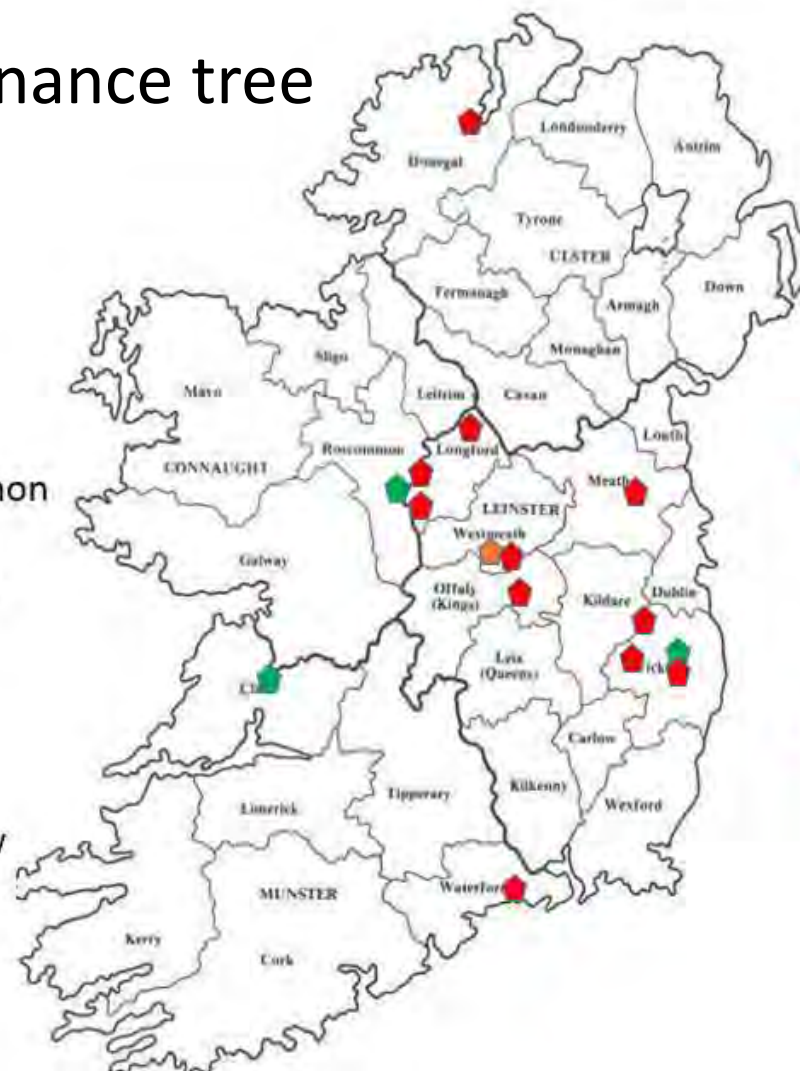

## Who I am

- **Jeremy Casey**
- **General manager NWT**
- **Co-founder ReWild Wicklow**
- **Born in Johannesburg, SA**
- **Studied BCOM at Sydney Uni**

# The Native Woodland Trust

- ENGO
- 13 Nature reserves and 3 local provenance tree nurseries
- 400 Acres managed for nature

- ◆ Woodland Reserves
  - Toragh, Co. Donegal
  - Farnaght Wood, Co. Leitrim
  - St. Johns Wood, Co. Roscommon
  - Rinnangan, Co. Roscommon
  - Ardan Wood, Co. Westmeath
  - Camcor Wood, Co. Offaly
  - Girley Wood, Co. Meath
  - Blessington, Co. Wicklow
  - Laragh, Co. Wicklow
  - Humphreystown, Co. Wicklow
  - Gracedieu, Waterford City

- ◆ Local provenance nurseries
  - Trooperstown, Co. Wicklow
  - Rinnangan, Co. Roscommon
  - Burren, Co. Clare
- ◆ Westmeath nursery (under construction)