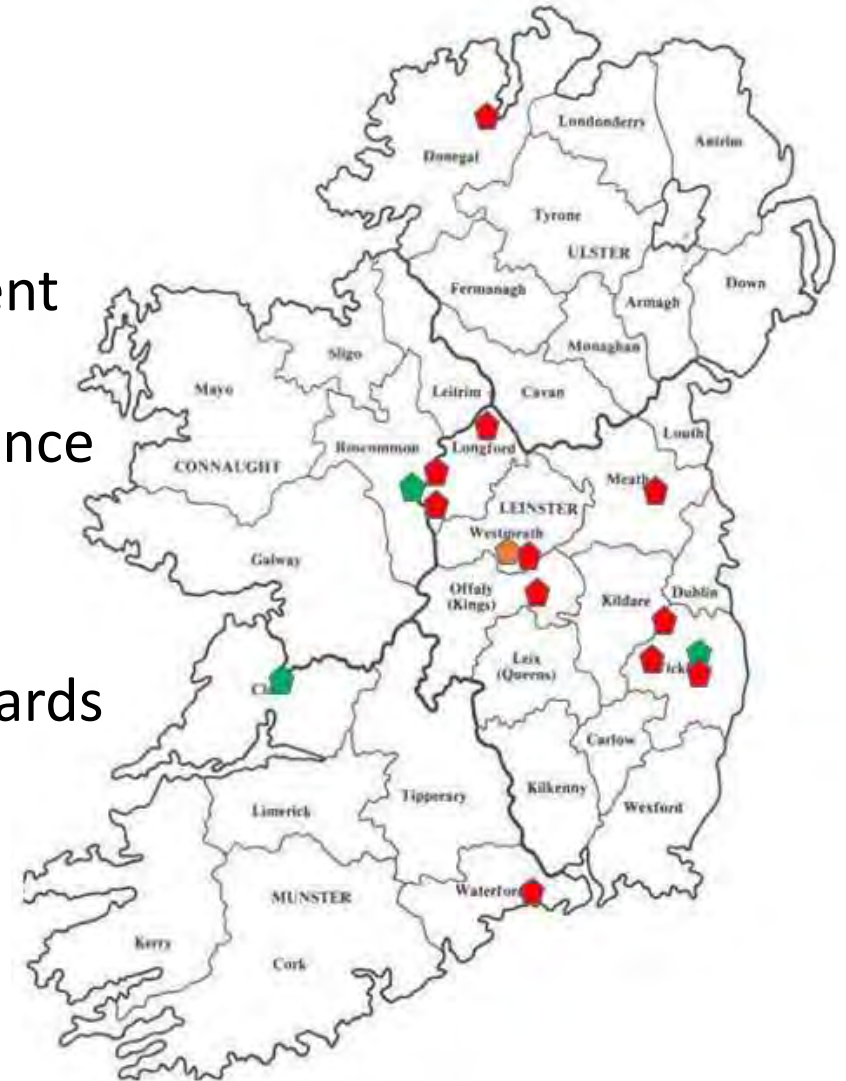

The Native Woodland Trust

- Sole aims
  - Protecting what remains of Ireland's old and ancient woodlands
  - Promoting natural regeneration and local provenance tree planting
- How we go about this
  - Funded by individuals and businesses, & grant awards
  - Local branch network